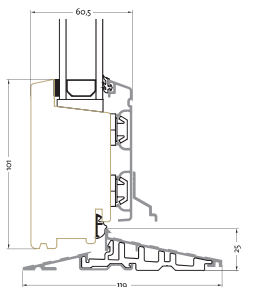

The frame depth of System Alux is 115 mm and the combined sash/frame dimension of opening windows is only 86.5mm (91.5mm on top-swing windows). Glazing bars are available in several dimensions and are, as with sash profiles, available with or without mouldings, according to your requirements.

Sash/frame  
outward opening

Sash/frame  
inward opening

55 mm  
glazing bars

40 mm  
glazing bars

110 mm  
mid-rail

Low aluminium threshold,  
inward opening doors

Hardwood threshold,  
outward opening terrace doors