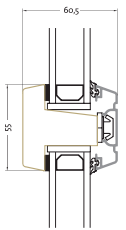

55 mm
glazing bars