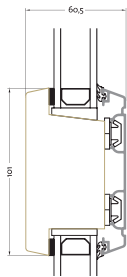

The frame depth of System Alux is 115 mm and the combined sash/frame dimension of opening windows is only 86.5mm (91.5mm on top-swing windows). Glazing bars are available in several dimensions and are, as with sash profiles, available with or without mouldings, according to your requirements.

Sash/frame  
outward opening

Sash/frame  
inward opening

55 mm  
glazing bars

40 mm  
glazing bars

110 mm  
mid-rail

Low aluminium threshold,  
inward opening doors

Hardwood threshold,  
outward opening terrace doors