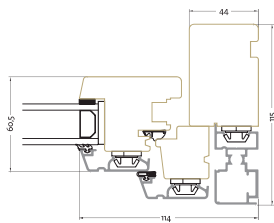

Sash/frame
inward opening