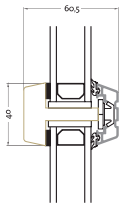

40 mm
glazing bars