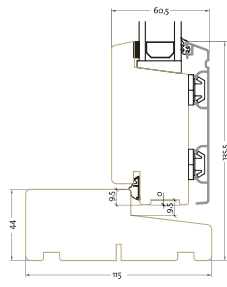

The frame depth of System Alux is 115 mm and the combined sash/frame dimension of opening windows is only 86.5mm (91.5mm on top-swing windows). Glazing bars are available in several dimensions and are, as with sash profiles, available with or without mouldings, according to your requirements.

Sash/frame  
outward opening

Sash/frame  
inward opening

55 mm  
glazing bars

40 mm  
glazing bars

110 mm  
mid-rail

Low aluminium threshold,  
inward opening doors

Hardwood threshold,  
outward opening terrace doors