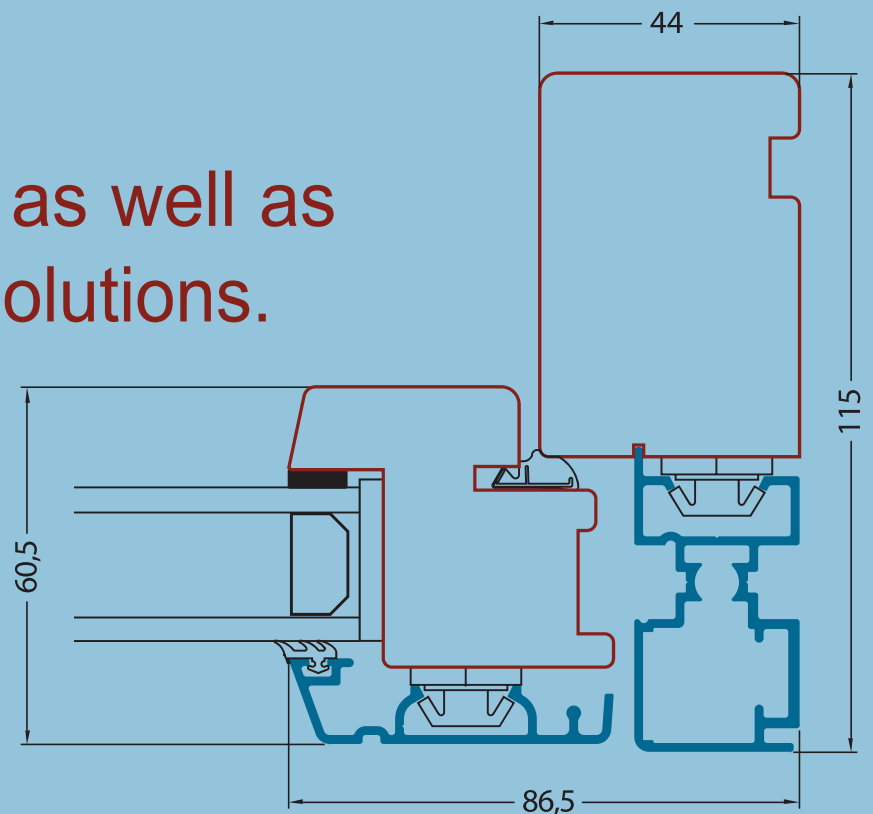

# System Alux

– for traditional as well as contemporary solutions.

System Alux offers a range of well designed products. With a 115 mm frame depth and combined sash/frame dimensions close to those of traditional windows, System Alux is suitable for both new buildings and replacement. Its slim profiles also ensure maximum daylight penetration.